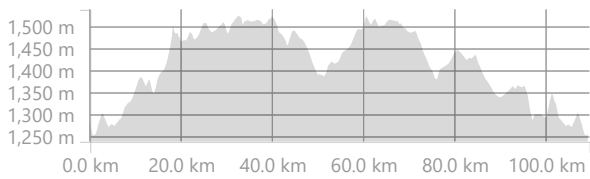

Tshwane Diamond 110km

<https://www.strava.com/routes/16875005>

109.49km
Distance

1,030m
Elevation Gain

Road
Ride Type

Est. Moving Time: 3:43:34

Route recommendations may be incomplete and/or inaccurate and may contain sections of private land and/or sections of terrain that could be challenging or hazardous. Always use your best judgement about the safety of road and trail conditions and follow traffic and property laws. Est. Moving Time based on your avg speed of 29.4 km/h over last 4 weeks

DIRECTION	DISTANCE (kilometers)
Proceed	0.0
Left onto Sefako Makgatho Drive	0.0
Proceed onto Sefako Makgatho Drive	1.6
Continue on R513	2.8
Proceed onto R513	3.4
Proceed onto R513	3.8
Proceed onto R513	5.4
Proceed onto R513	6.0
Proceed onto R513	7.9
Proceed onto R513	14.4
Proceed onto R513	16.4
Proceed	17.1