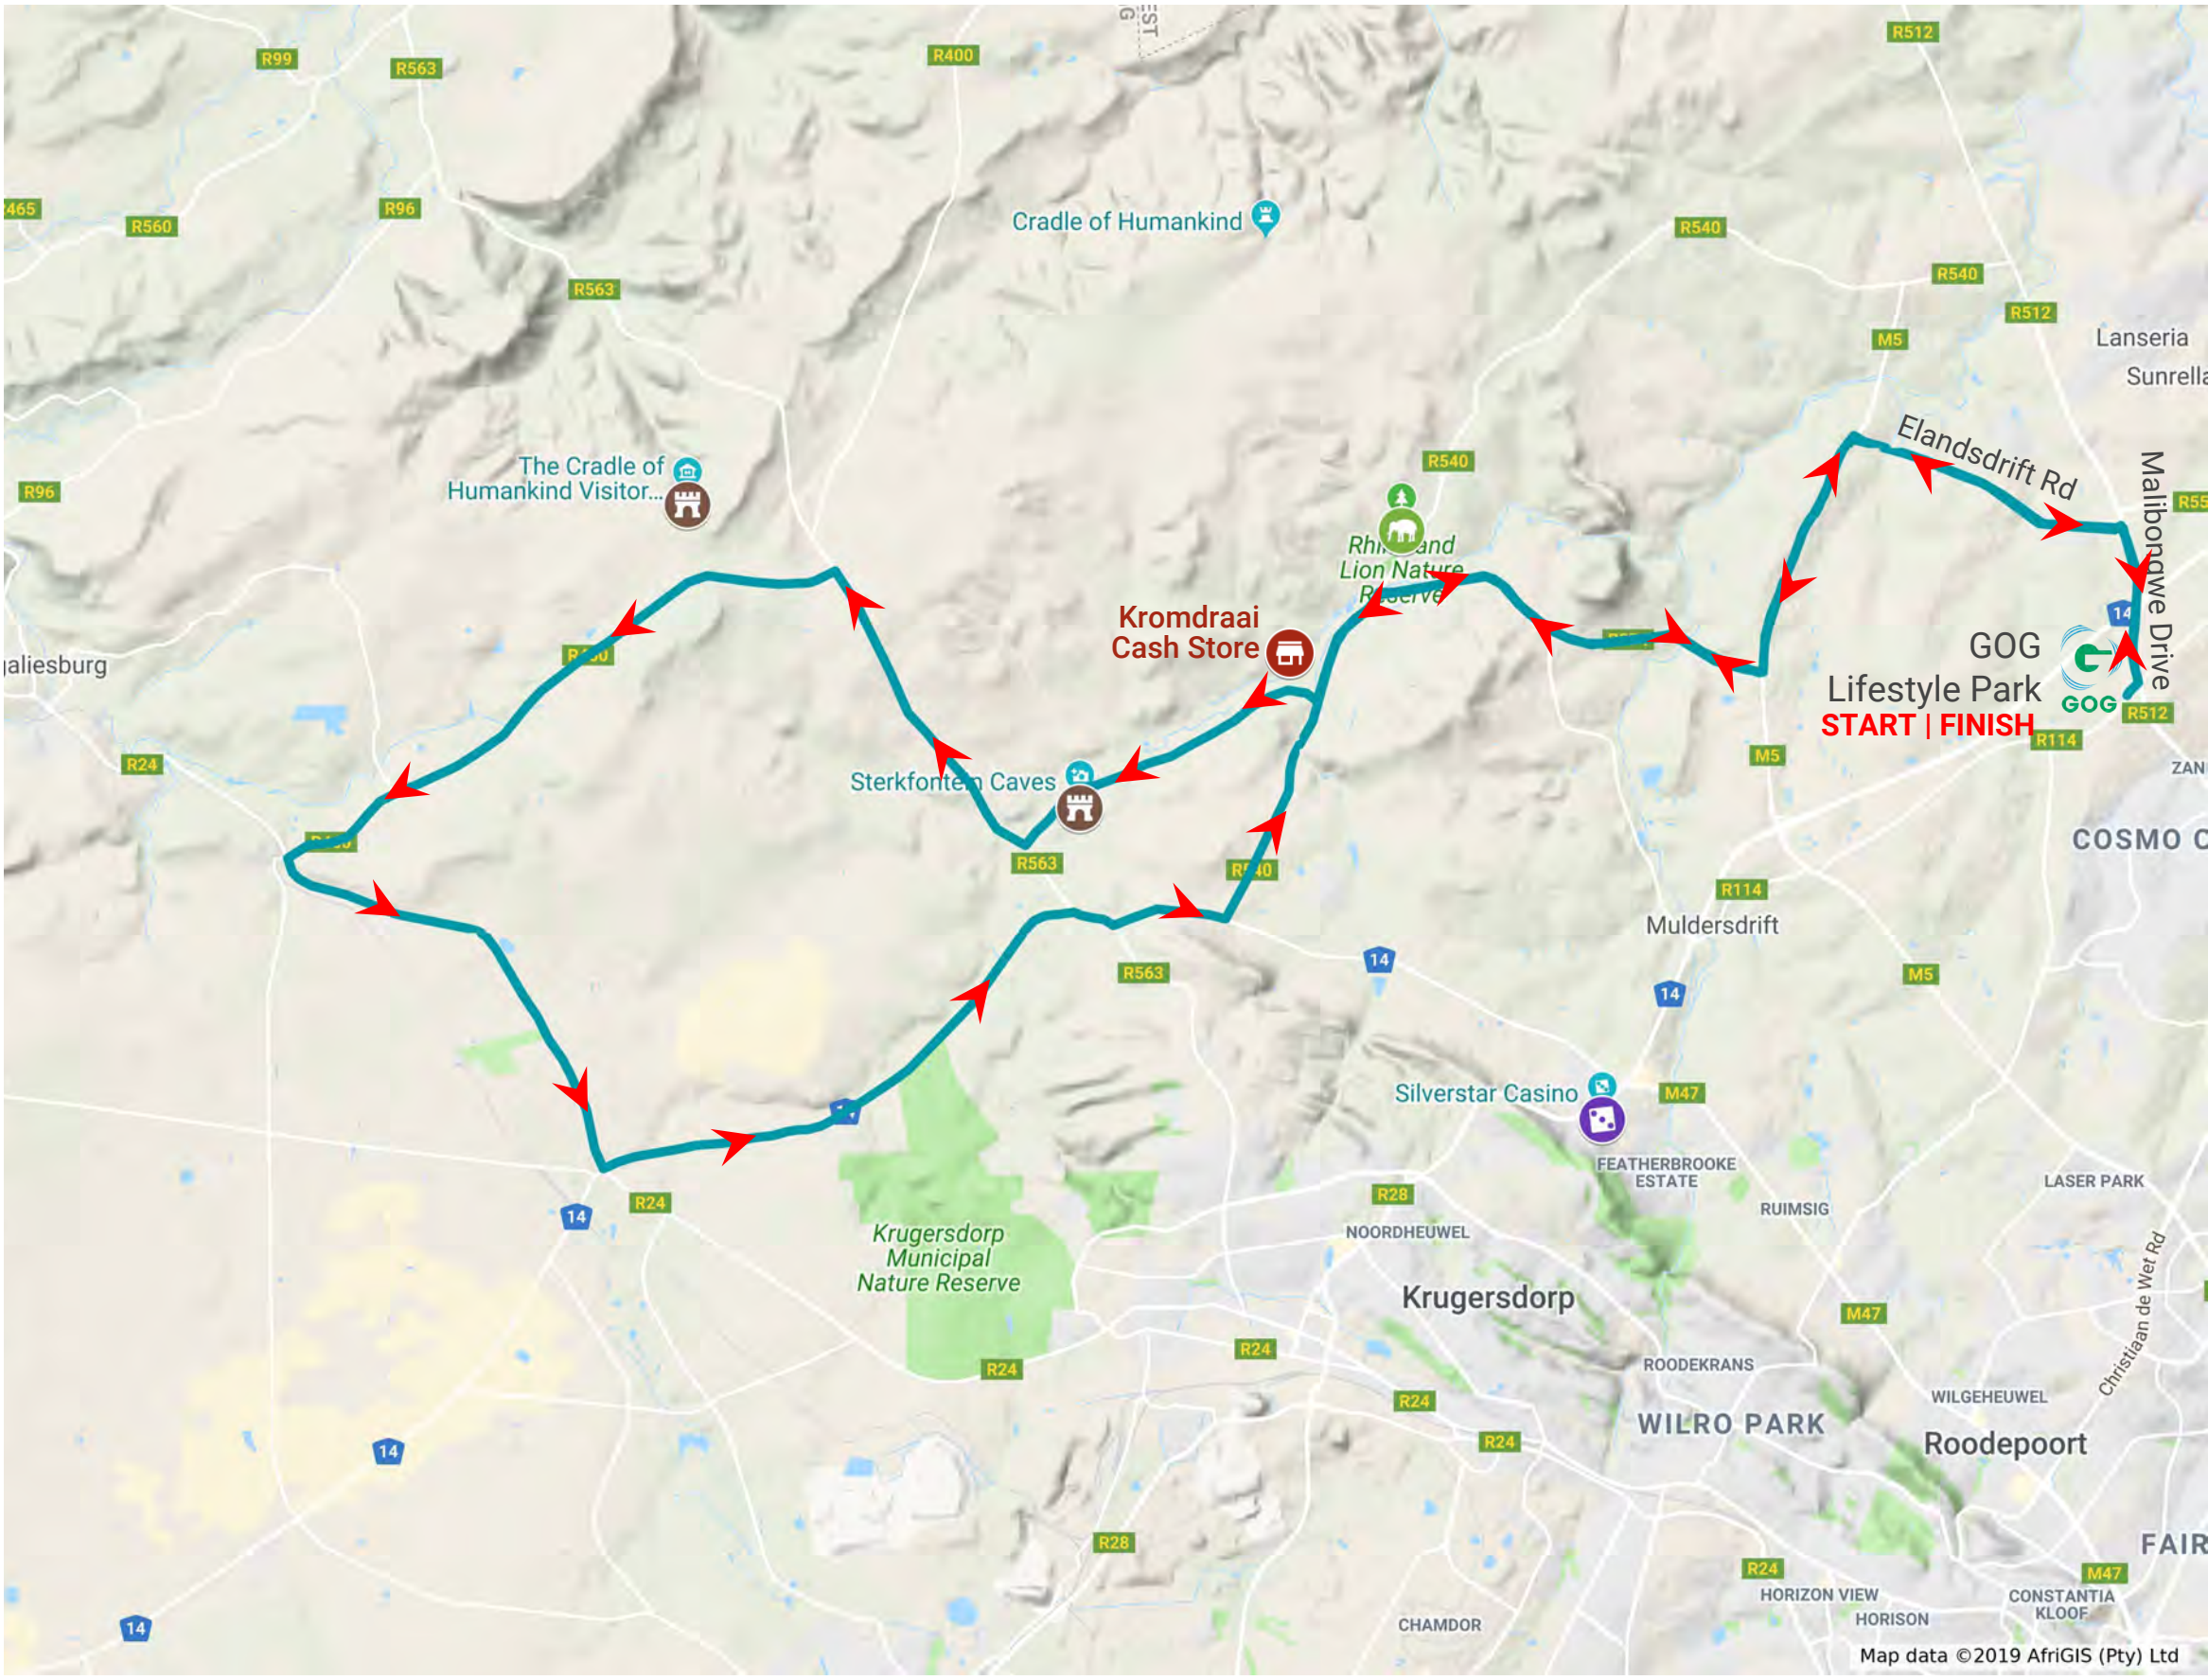

# Joburg Classic 95km

-  Sterkfontein Caves
-  The Cradle of Humankind Visitor Centre Maropeng
-  Silverstar Casino
-  Rhino and Lion Nature Reserve

Map data © 2019 AfriGIS (Pty) Ltd