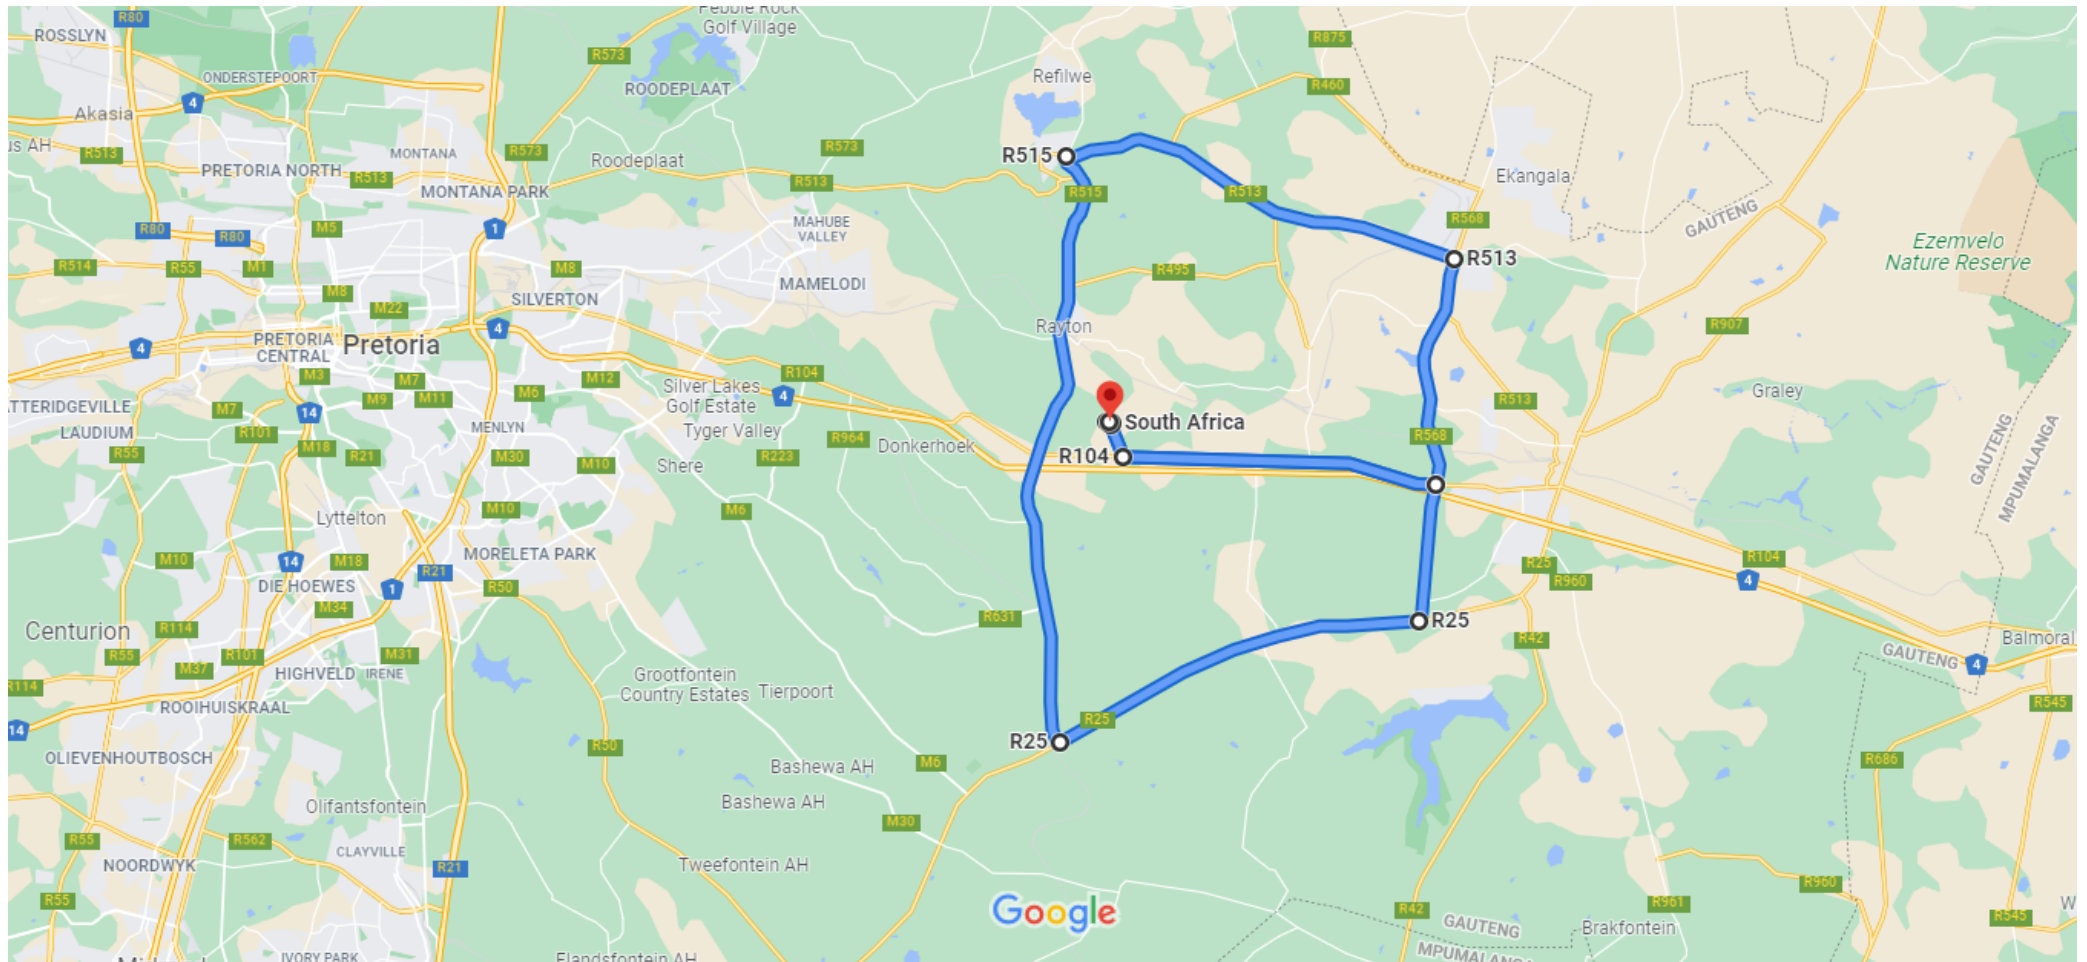

Willem Prinsloo Agricultural Museum to City of Tshwane Metropolitan Municipality

Drive 112 km, 1 hr 22 min

Map data ©2021 AfriGIS (Pty) Ltd 5 km

via unnamed roads

1 hr 22 min

1 hr 22 min without traffic

112 km

Explore City of Tshwane Metropolitan

Municipality

Restaurants

Hotels

Gas stations

Parking Lots

More