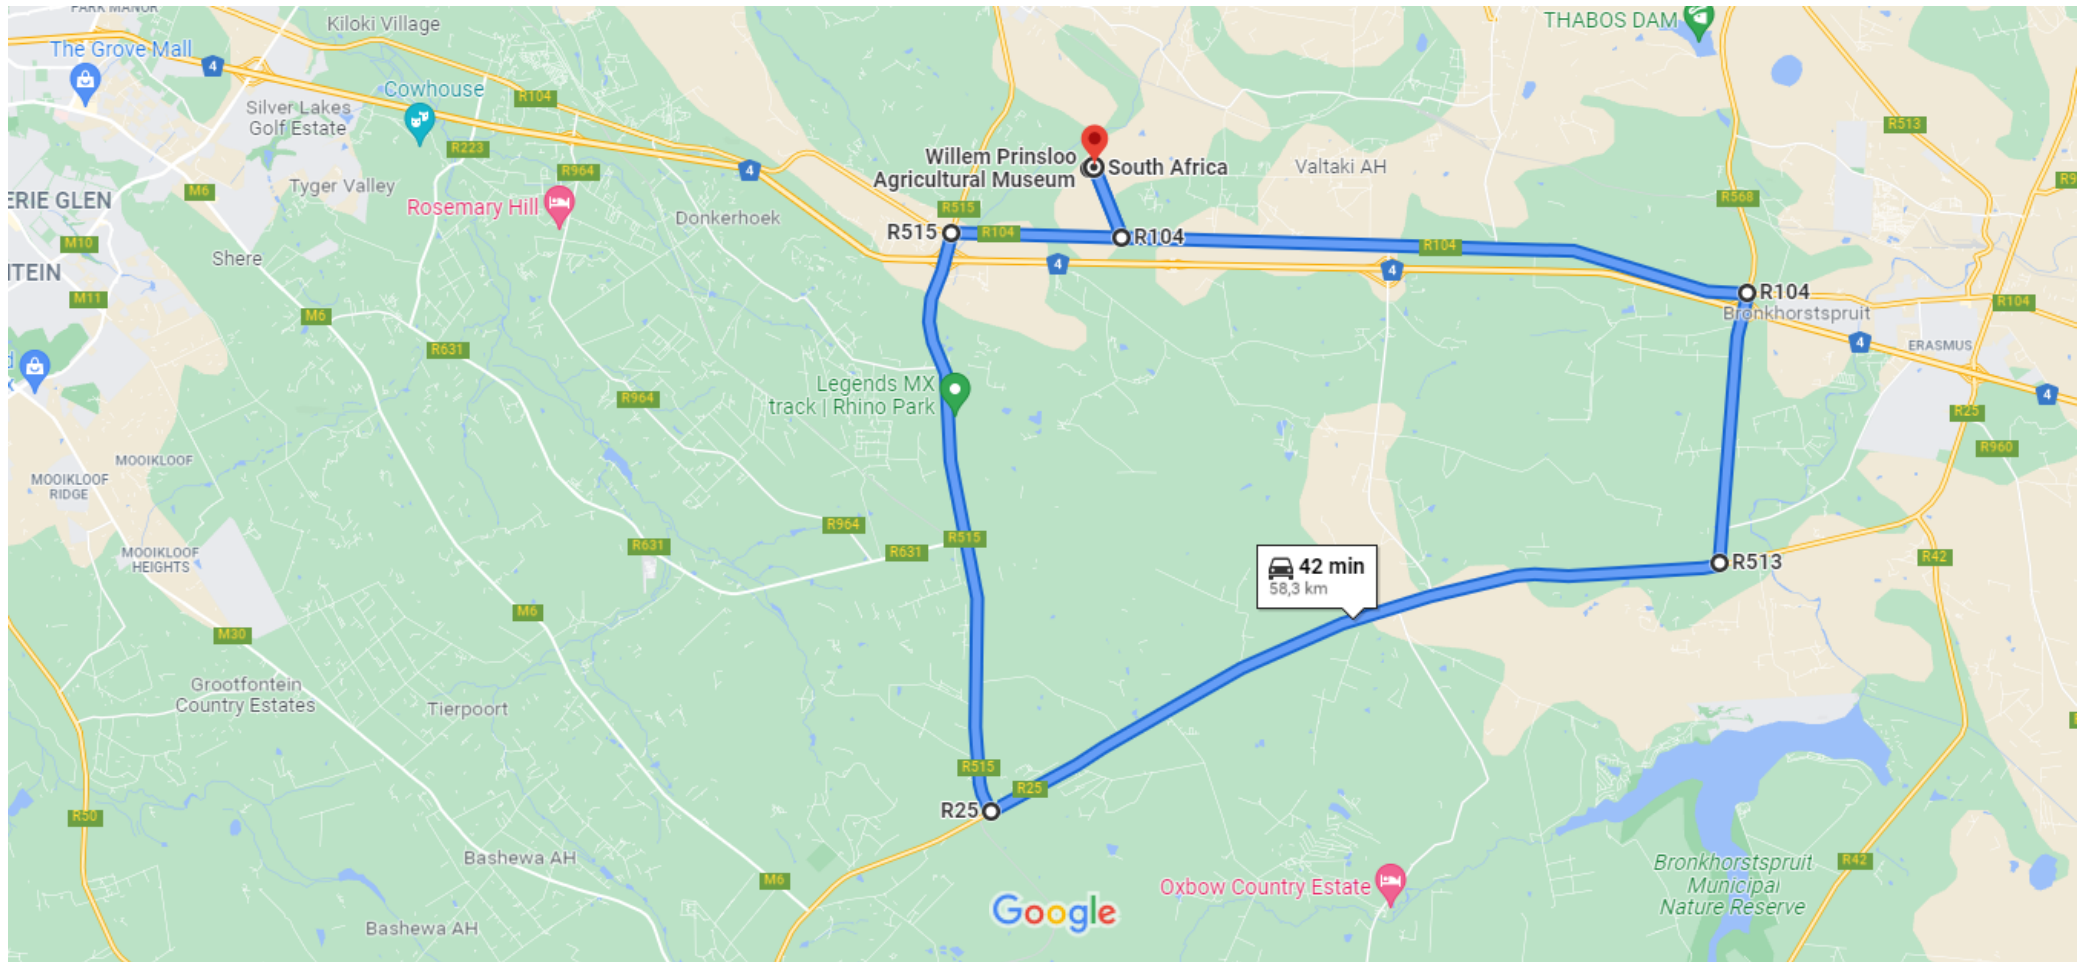

Willem Prinsloo Agricultural Museum to City of Tshwane Metropolitan Municipality

Drive 58.3 km, 42 min

Map data ©2021 AfriGIS (Pty) Ltd 2 km

 via R104 42 min
42 min without traffic 58.3 km

Explore City of Tshwane Metropolitan

Municipality

Restaurants

Hotels

Gas stations

Parking Lots

More